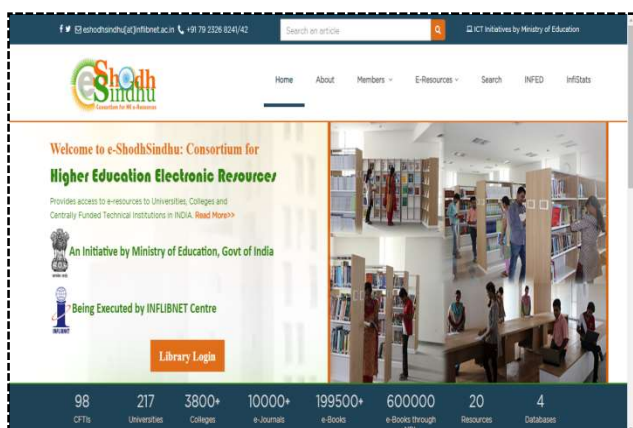

Step-3

KATWA COLLEGE

(Affiliated to the University of Burdwan)

Principal's Office,

P.O.: Katwa, Dist.: Purba Bardhaman, West Bengal, PIN: 713130, India.

Mobile: +918101078393

॥ विद्यया विन्दतेऽमृतम् ॥

Different Open Educational Resource Repositories

Signature of the IQAC Coordinator

Coordinator
IQAC
Katwa College

Signature of the Principal

Principal
Katwa College