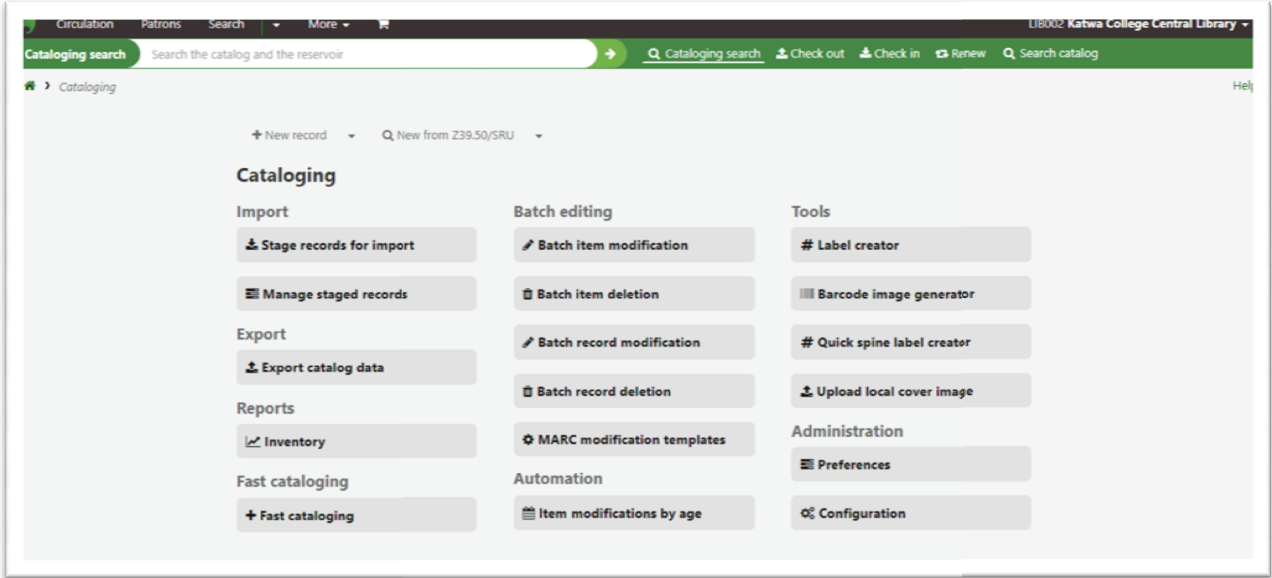

KATWA COLLEGE

(Affiliated to the University of Burdwan)

Principal's Office,

P.O.: Katwa, Dist.: Purba Bardhaman, West Bengal, PIN: 713130, India.

Mobile: +918101078393

॥ विद्यया विन्दतेऽमृतम् ॥

New Book Entry

Signature of the IQAC Coordinator

Coordinator
IQAC
Katwa College

Signature of the Principal

Principal
Katwa College