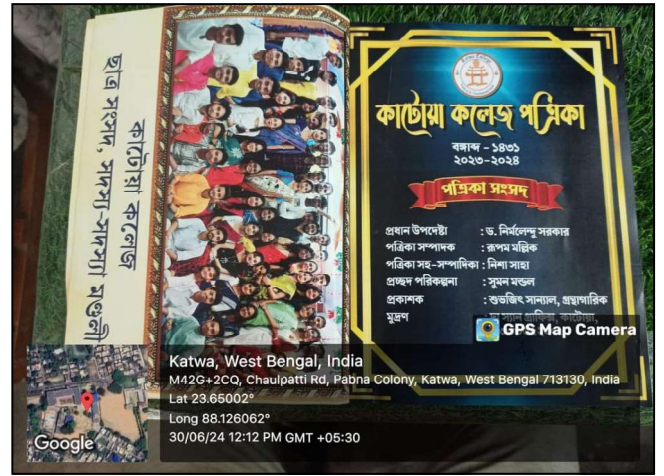

Mobile: +918101078393

॥ विद्यया विन्दतेऽमृतम् ॥

Published Magazine by Students

The students of Katwa College have published a magazine and wall magazine supported by Katwa College Chhatra Samsad. The pictures correspond to the inauguration events is as the following: