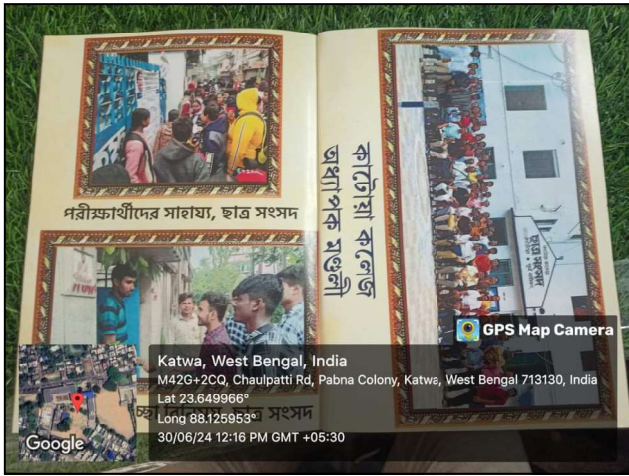

Mobile: +918101078393

॥ विद्यया विन्दतेऽमृतम् ॥

Published Magazine by Students

The students of Katwa College have published a magazine and wall magazine supported by Katwa College Chhatra Samsad. The pictures correspond to the inauguration events is as the following: